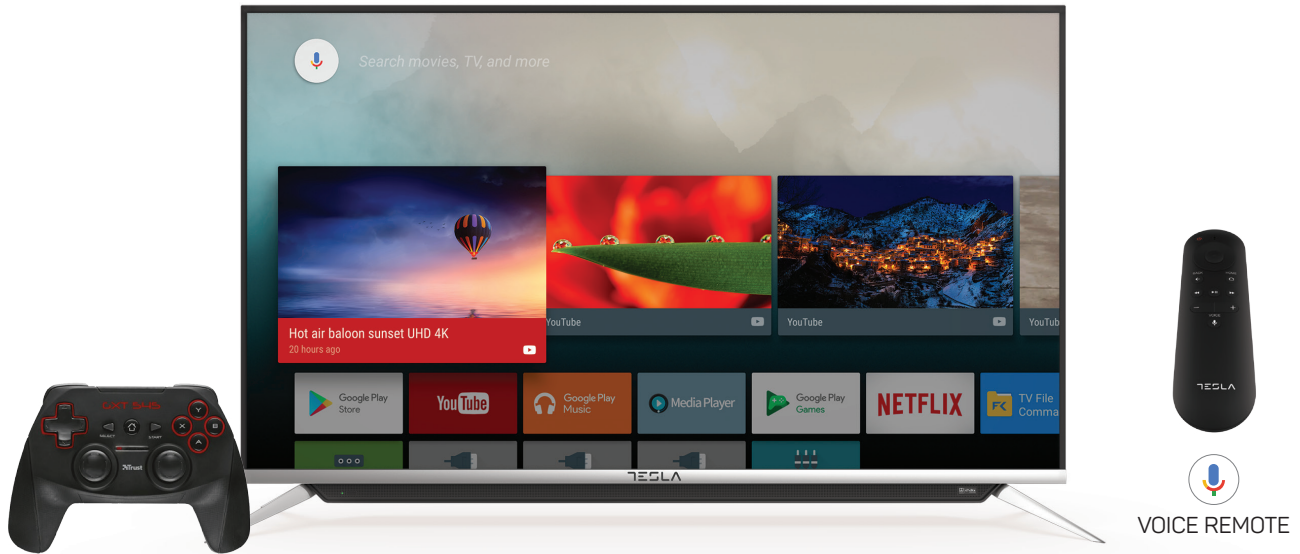

TESLA

POWERED BY **androidtv**

S901

LED TV 55S901SUS

GENERAL

Screen Size	55" (140cm)
Display Type	Direct LED
Screen Resolution	3840x2160 (Ultra HD)
Tuner Type	DVB-T/T2/C
DVB-T2 Codec	H264, H265
Smart OS	Android™ (Google play Store, Google play Games, Google play Movies & TV, Google play Music, Chromecast)
RAM	2.5 GB
Storage	16 GB

PICTURE

Picture Mode	User/Cinema/Sport/Vivid/Hi-Bright
Adjustable Picture Controls	Yes
Picture Size	16:9/4:3/Auto/Panorama/Sub/Movie
Color Preset	Nature/Warm/User/Cool
Noise Reduction	Yes
Dynamic Backlight	Yes