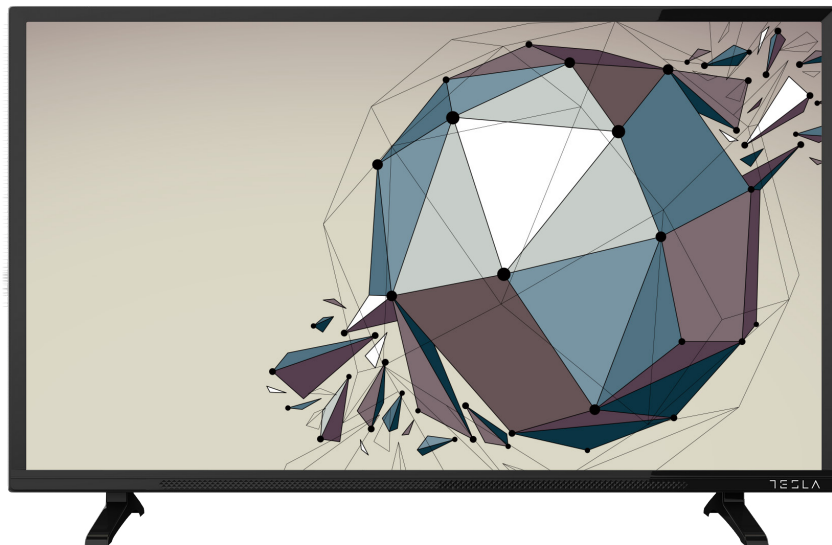

SPECIFICATIONS

GENERAL

Screen Size	43" (109cm)
Display Type	Direct LED
Screen Resolution	1920x1080
Tuner Type	DVB-T/T2/C/S/S2
DVB-T2 Codec	H264, H265
Smart OS	No

DISPLAY

Panel Refresh Rate	60Hz
Brightness (cd/m²)	450
Dynamic Contrast	100000:1
Viewing Angle (H/V)	178°/178°
Response Time	8ms

FEATURES

HW Control Buttons	Yes
Program Guide (EPG)	Yes
PVR (external HDD)	Yes
Multilanguage OSD	Yes
Sleep Timer	Yes
Hotel Mode	Yes
HDMI-CEC	Yes
VESA	200x200mm

PICTURE

Picture Mode	Standard/Mild/Dynamic/User
Adjustable Picture Controls	Yes
Picture Size	16:9/4:3/Auto/Zoom1/Zoom2
Color Preset	Medium/Warm/User/Cool
Noise Reduction	Yes
Dynamic Backlight	No