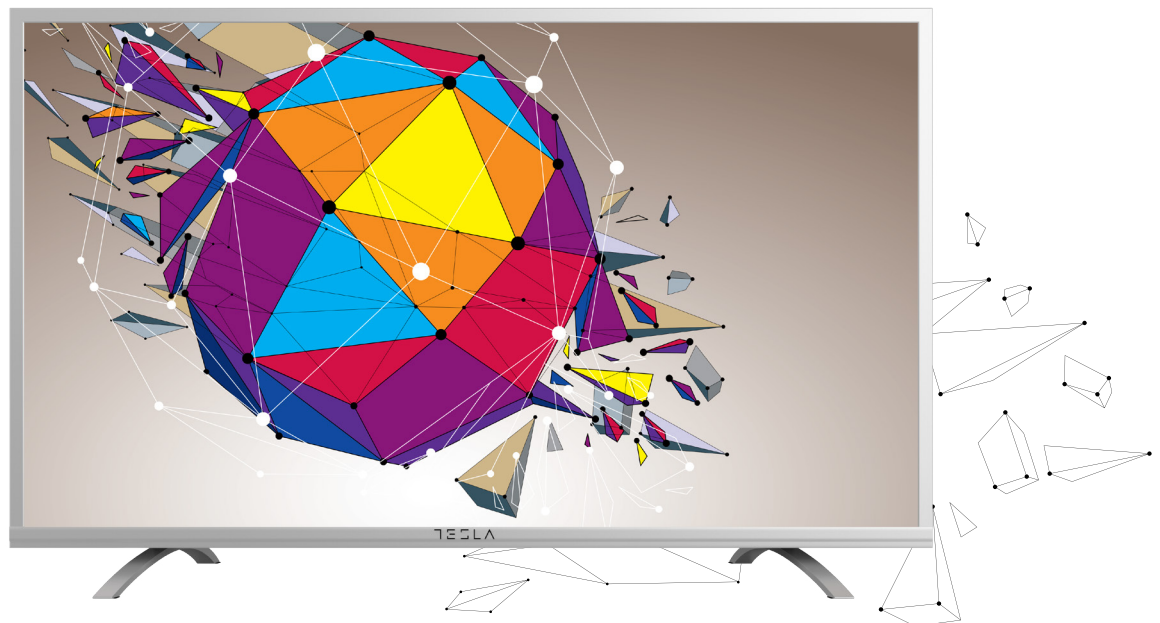

SPECIFICATIONS

GENERAL

Screen Size	58" (147cm)
Display Type	Direct LED
Screen Resolution	1920x1080
Tuner Type	DVB-T/T2/C/S/S2
DVB-T2 Codec	H264, H265
Smart OS	No

DISPLAY

Panel Refresh Rate	60Hz
Brightness (cd/m²)	450
Dynamic Contrast	100000:1
Viewing Angle (H/V)	178°/178°
Response Time	8ms