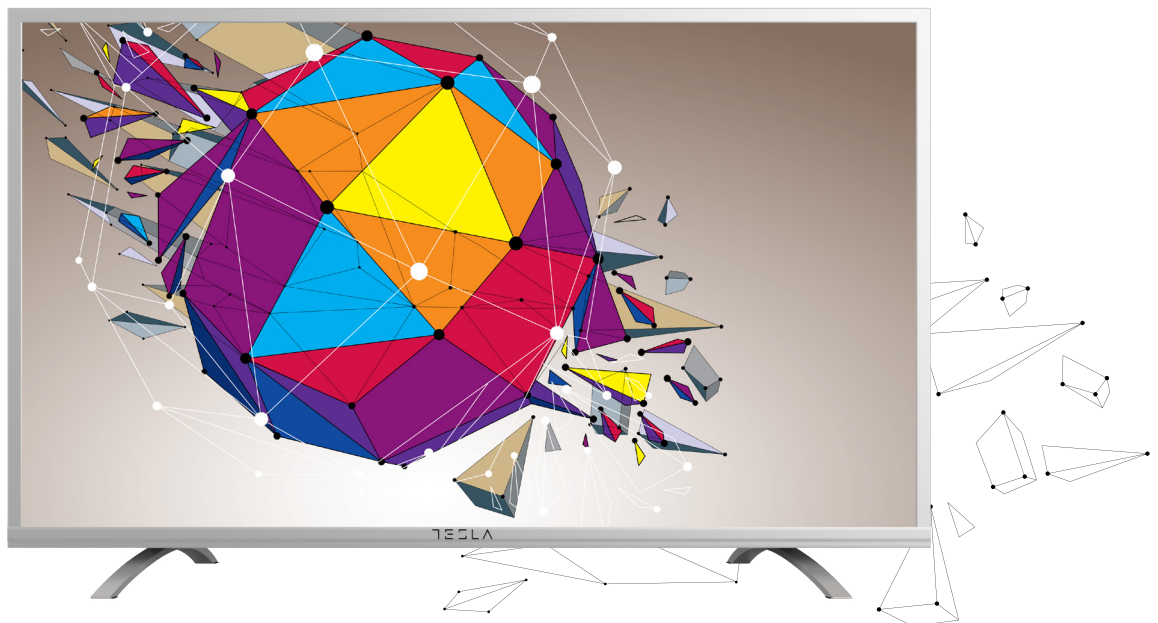

SPECIFICATIONS

GENERAL

Screen Size	49" (124cm)
Display Type	Direct LED
Screen Resolution	1920x1080
Tuner Type	DVB-T/T2/C/S/S2
DVB-T2 Codec	H264, H265
Smart OS	No

DISPLAY

Panel Refresh Rate	60Hz
Brightness (cd/m²)	450
Dynamic Contrast	100000:1
Viewing Angle (H/V)	178°/178°
Response Time	8ms