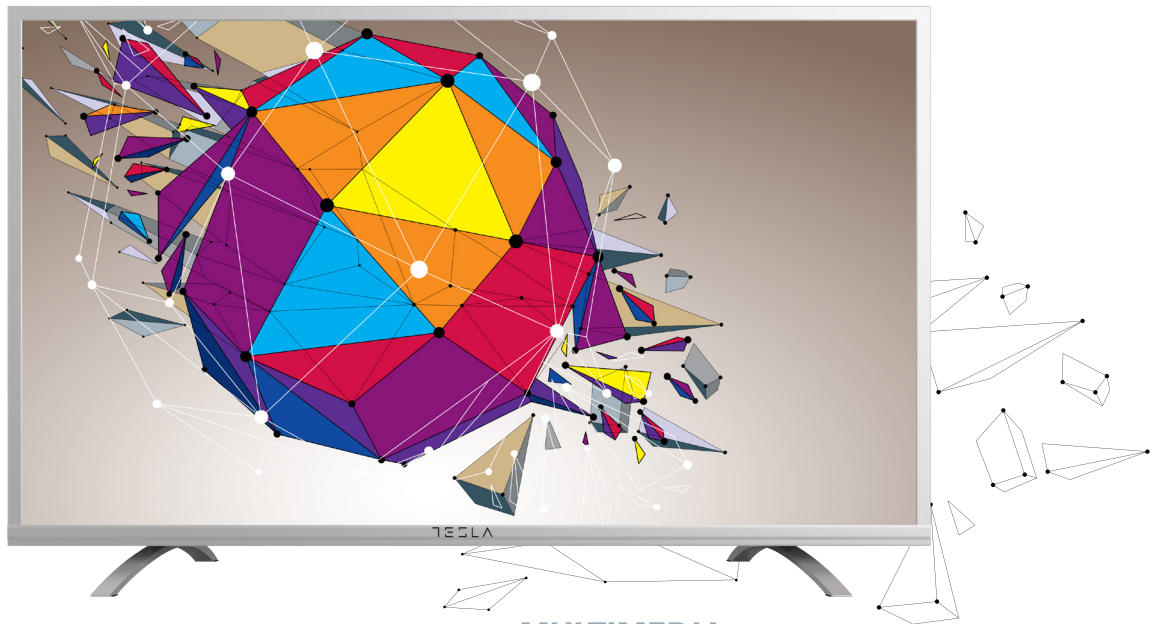

### GENERAL

<b>Screen Size</b>	43" (109cm)
<b>Display Type</b>	Direct LED
<b>Screen Resolution</b>	1920x1080
<b>Tuner Type</b>	DVB-T/T2/C/S/S2
<b>DVB-T2 Codec</b>	H264, H265
<b>Smart OS</b>	No