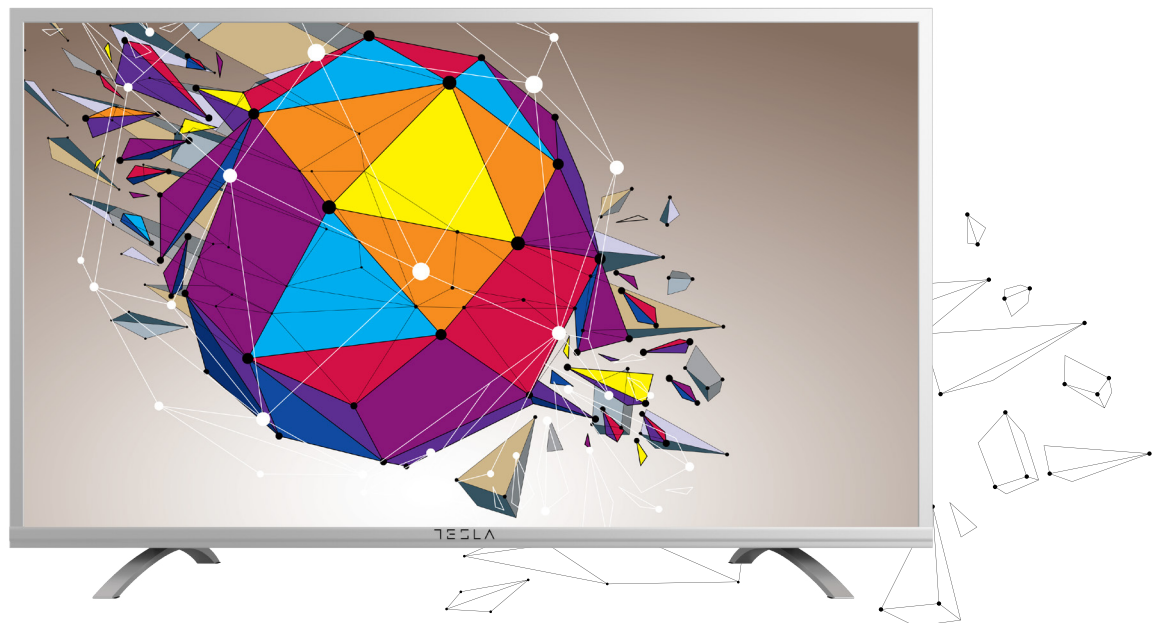

### GENERAL

<b>Screen Size</b>	55" (140cm)
<b>Display Type</b>	Direct LED
<b>Screen Resolution</b>	1920x1080
<b>Tuner Type</b>	DVB-T/T2/C/S/S2
<b>DVB-T2 Codec</b>	H264, H265
<b>Smart OS</b>	No