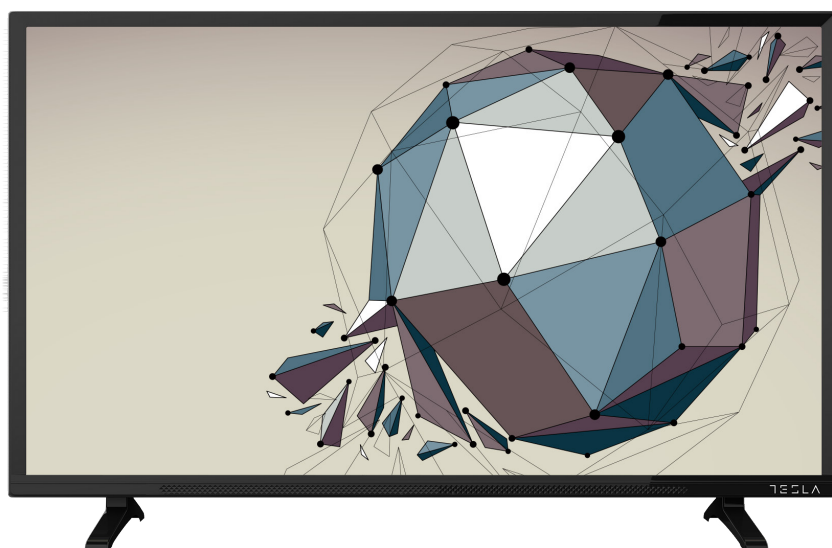

SPECIFICATIONS

GENERAL

Screen Size	42" (107cm)
Display Type	Direct LED
Screen Resolution	1920x1080
Tuner Type	DVB-T/T2/C/S/S2
DVB-T2 Codec	H264, H265
Smart OS	No

DISPLAY

Panel Refresh Rate	60Hz
Brightness (cd/m²)	450
Dynamic Contrast	100000:1
Viewing Angle (H/V)	178°/178°
Response Time	8ms

FEATURES

HW Control Buttons	Yes
Program Guide (EPG)	Yes
PVR (external HDD)	Yes
Multilanguage OSD	Yes
Sleep Timer	Yes
Hotel Mode	Yes
HDMI-CEC	Yes
VESA	200x200mm

PICTURE

Picture Mode	Standard/Mild/Dynamic/User
Adjustable Picture Controls	Yes
Picture Size	16:9/4:3/Auto/Zoom1/Zoom2
Color Preset	Medium/Warm/User/Cool
Noise Reduction	Yes
Dynamic Backlight	No