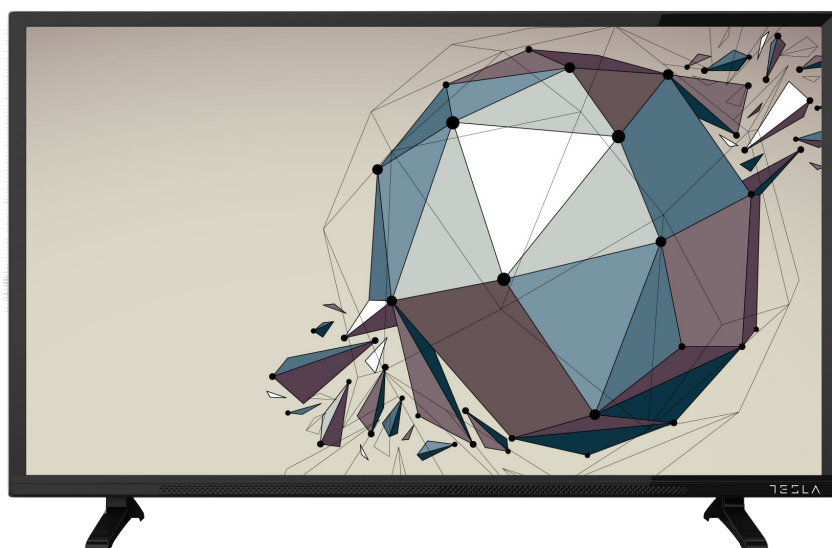

SPECIFICATIONS

GENERAL

Screen Size	55" (140cm)
Display Type	Direct LED
Screen Resolution	1920x1080
Tuner Type	DVB-T/T2/C/S/S2
DVB-T2 Codec	H264, H265
Smart OS	No

DISPLAY

Panel Refresh Rate	60Hz
Brightness (cd/m²)	450
Dynamic Contrast	100000:1
Viewing Angle (H/V)	178°/178°
Response Time	8ms

FEATURES

HW Control Buttons	Yes
Program Guide (EPG)	Yes
PVR (external HDD)	Yes
Multilanguage OSD	Yes
Sleep Timer	Yes
Hotel Mode	Yes
HDMI-CEC	Yes
VESA	400x200mm

PICTURE

Picture Mode	Standard/Mild/Dynamic/User
Adjustable Picture Controls	Yes
Picture Size	16:9/4:3/Auto/Zoom1/Zoom2
Color Preset	Medium/Warm/User/Cool
Noise Reduction	Yes
Dynamic Backlight	No