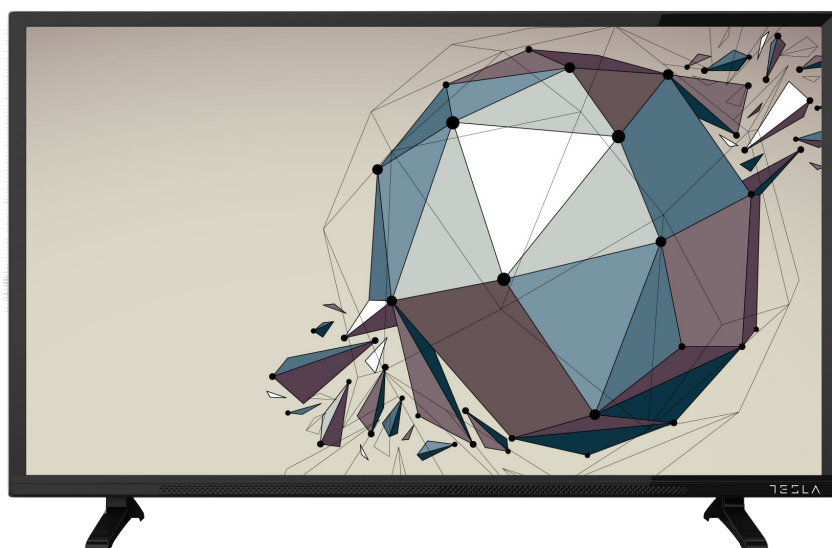

SPECIFICATIONS

GENERAL

Screen Size	24" (60cm)
Display Type	Direct LED
Screen Resolution	1366x768
Tuner Type	DVB-T/T2/C/S/S2
DVB-T2 Codec	H264, H265
Smart OS	No

DISPLAY

Panel Refresh Rate	60Hz
Brightness (cd/m²)	450
Dynamic Contrast	100000:1
Viewing Angle (H/V)	178°/178°
Response Time	8ms

FEATURES

HW Control Buttons	Yes
Program Guide (EPG)	Yes
PVR (external HDD)	Yes
Multilanguage OSD	Yes
Sleep Timer	Yes
Hotel Mode	Yes
HDMI-CEC	Yes
VESA	80x80mm

PICTURE

Picture Mode	Standard/Mild/Dynamic/User
Adjustable Picture Controls	Yes
Picture Size	16:9/4:3/Auto/Zoom1/Zoom2
Color Preset	Medium/Warm/User/Cool
Noise Reduction	Yes
Dynamic Backlight	No