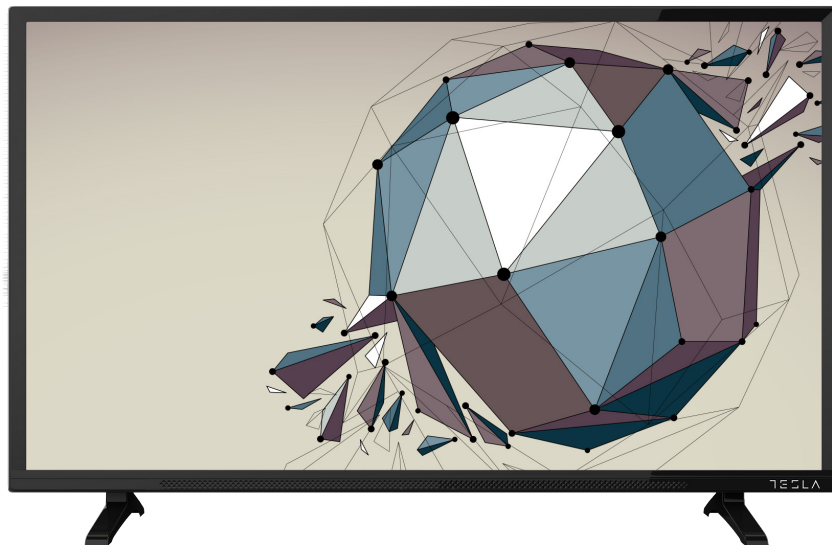

### GENERAL

<b>Screen Size</b>	49" (124cm)
<b>Display Type</b>	Direct LED
<b>Screen Resolution</b>	1920x1080
<b>Tuner Type</b>	DVB-T/T2/C/S/S2
<b>DVB-T2 Codec</b>	H264, H265
<b>Smart OS</b>	No