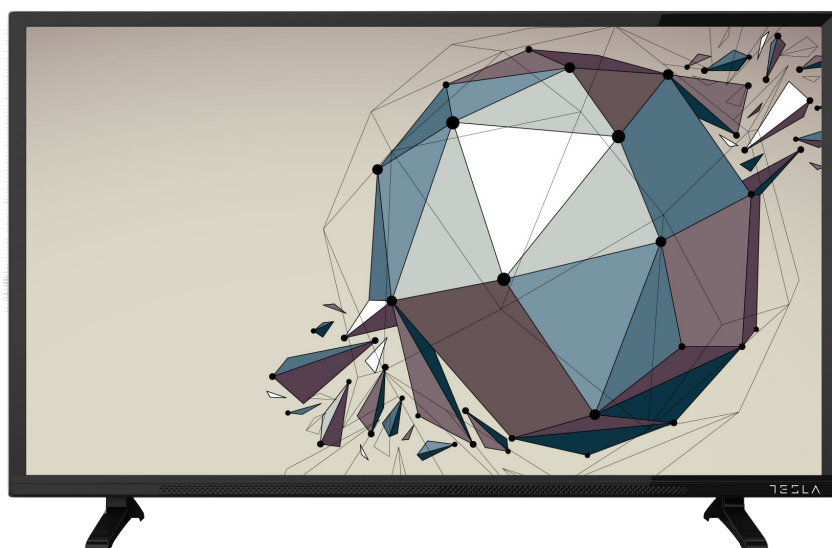

SPECIFICATIONS

GENERAL

Screen Size	40" (101cm)
Display Type	Direct LED
Screen Resolution	1920x1080
Tuner Type	DVB-T/T2/C/S/S2
DVB-T2 Codec	H264, H265
Smart OS	No

DISPLAY

Panel Refresh Rate	60Hz
Brightness (cd/m²)	450
Dynamic Contrast	100000:1
Viewing Angle (H/V)	178°/178°
Response Time	8ms

FEATURES

HW Control Buttons	Yes
Program Guide (EPG)	Yes
PVR (external HDD)	Yes
Multilanguage OSD	Yes
Sleep Timer	Yes
Hotel Mode	Yes
HDMI-CEC	Yes
VESA	200x200mm

PICTURE

Picture Mode	Standard/Mild/Dynamic/User
Adjustable Picture Controls	Yes
Picture Size	16:9/4:3/Auto/Zoom1/Zoom2
Color Preset	Medium/Warm/User/Cool
Noise Reduction	Yes
Dynamic Backlight	No