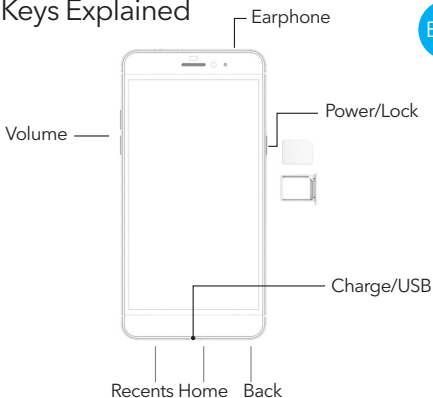

# Keys Explained

ENG

Key	Function
Power Key	<ul style="list-style-type: none"><li>• To switch on/off the phone, go to an Airplane mode or set up the audio profile, press and hold "Power" button and choose the appropriate option.</li><li>• Press to switch your phone to Sleep mode.</li><li>• Press to wake up your phone.</li></ul>
Home Key	<ul style="list-style-type: none"><li>• Press to return to the Home Screen from any application or screen.</li></ul>
Recents Key	To see the list of recently opened applications press the „Recent“ key
Back Key	Press to go to the previous screen.
Volume Keys	Press and hold the "Volume" button to increase/decrease the sound and to adjust the audio profile.
Fingerprint button	Set up to unlock your phone using fingerprint.

# Installing the SIM Card

Switch off your phone before installing SIM card.

1. Take the needle included in the package
2. Insert it into the hole beside the SIM tray
3. Put the SIM card inside the tray as shown on the picture
4. Return the SIM tray back in the hole